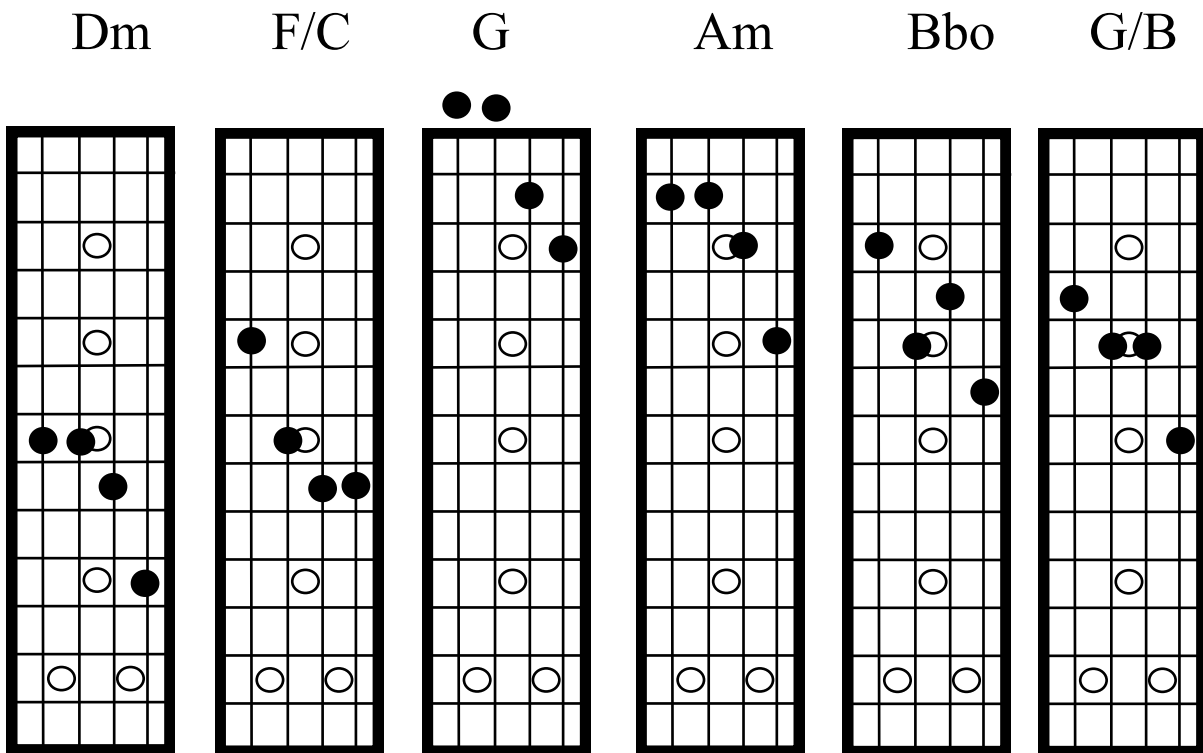

Cotton Patch Rag—Texas Style Mandolin Chords

C

C#o

Dm

G/B

Repeat 1st page
Then below

G

G/B