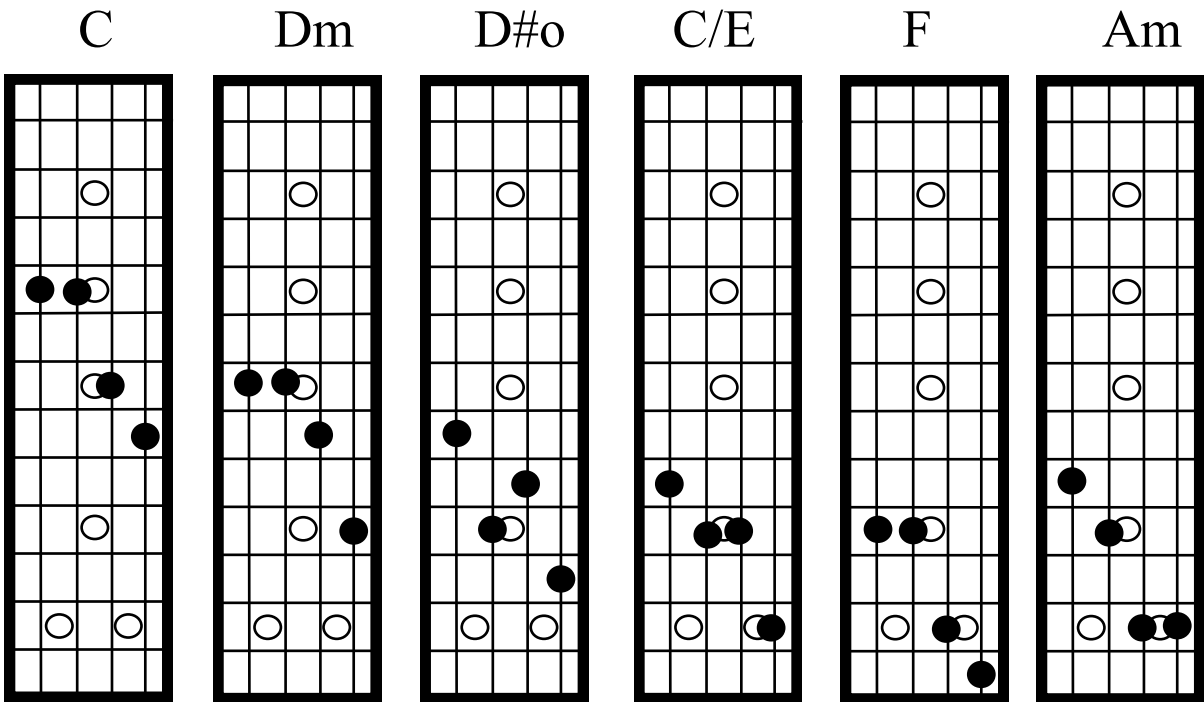

Cotton Patch Rag—Texas Style Mandolin Chords

C

C#o

Dm

G/B

Repeat 1st page
Then below

G

G/B

C

C/G