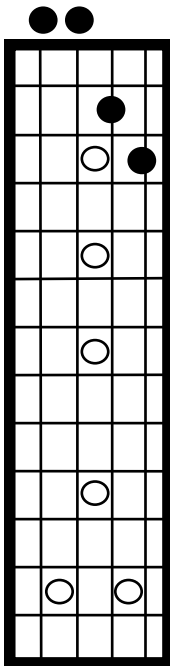

Cotton Patch Rag—Texas Style Mandolin Chords

C

C#o

Dm

G/B

Repeat 1st page
Then below

G

G/B

C

C/G